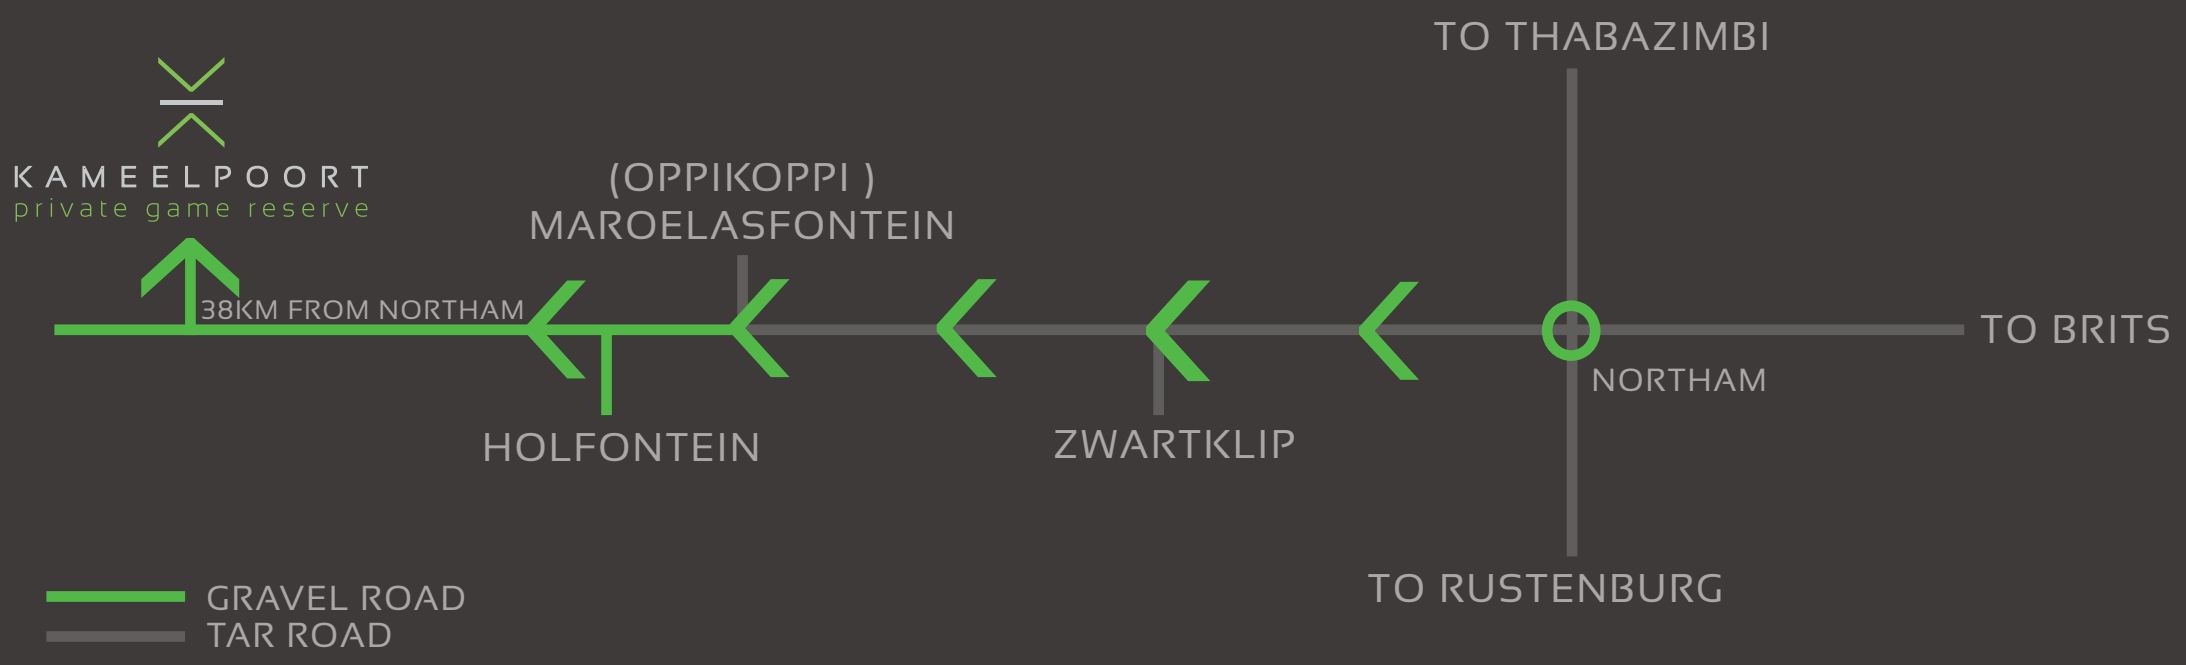

ROADMAP TO KAMEELPOORT FROM NORTHAM

ROADMAP TO KAMEELPOORT PAST THABAZIMBI